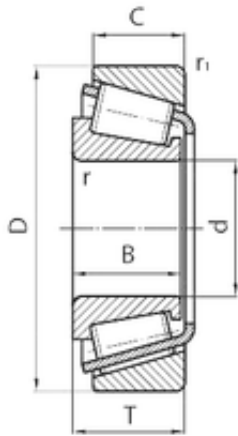

## China 608zz Bearing Supplier

good price timken taper roller bearing  
KJLM104948/NP658549

Bearing No. KJLM104948/NP658549

Size	50x82x24.5 mm
Bore Diameter	50 mm
Outer Diameter	82 mm
Width	24,5 mm
d	50 mm
D	82 mm
T	24,5 mm
B	21,5 mm
C	20 mm

KJLM104948/NP658549 Bearing 2D drawings and 3D  
CAD models